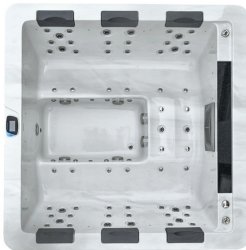

TAURANGA

- Jets: 66
- Seats: 4
- Loungers: 1

- Dims: 2200x2200x960mm
- Weight: 380kg
- Pump: 2x 3HP & 1x 1HP

- Electrics: 32 amp fuse
- Heater: 3KW
- Circulation Pump: 1
- Air Blower: 1
- Capacity: 1,700ltr